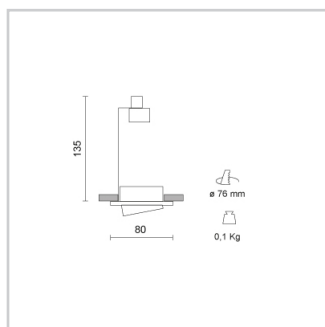

DECO TILTABLE 2057

| Product code | Color |
|--------------|--------|
| 2057-10-11 | Chrome |
| 2057-10-18 | Nickel |
| 2057-10-31 | White |

General Specifications

| | |
|-----------------------|----------------------|
| Product type | : Downlights |
| Mounting type | : Ceiling - recessed |
| Indoor/outdoor lights | : Indoor |
| Applications | : Windows |

Lighting specifications

| | |
|------------------|-----------------------------------|
| Lamp description | : HR 50W GU5,3, MR16 4W LED GU5,3 |
|------------------|-----------------------------------|

Physical Specifications

| | |
|------------------|---------------------------|
| Packing quantity | : 12 |
| Body | : Aluminium |
| Finishes | : Epoxy-polyester painted |
| Ring | : Aluminium |

Electrical Specifications

| | |
|--------------------------|-----------------|
| Transformer availability | : Separate item |
| Transformer mounting | : Remote |

Weight and Dimensions

| | |
|------------------------|---------|
| Shape | : Round |
| External diameter (mm) | : 80 |
| Cutout shape | : Round |
| Cutout Diameter (mm) | : 76 |
| Recessed depth (mm) | : 135 |
| Weight (Kg) | : 0.1 |