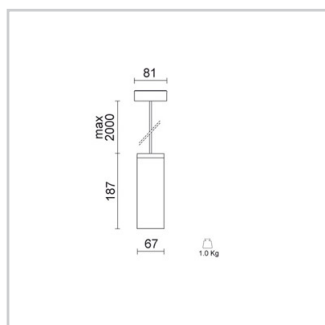

Lighting specifications

Average lamp life (h)	: L80B10 50.000
Lamp description	: LED 3125lm 26W 3000K CRI85
Nominal lumens on thermal regime	: 3125
Efficiency L.O.R. (%)	: 72.9
Delivered lumens (lm)	: 2278
Lamp wattage (W)	: 26
Color temperature (K)	: 3000

Wire	: Suspension cable in black fabric, 2 mt length.
Glow wire (°C)	: 850
Driver	: Included
Driver mounting	: Integrated
Voltage (V)	: 220/240
Frequency (Hz)	: 50/60

Weight and Dimensions

Width (mm)	: 67
Height (mm)	: 187
Weight (Kg)	: 1.0

Optical Specifications

Aiming	: Fixed
Light distribution	: Symmetric
Light emission	: Direct
Light beam	: 29°
Note	: Honeycomb code 28-4022-30 (to be used with closing screen cod. 28-3905-47). Prismatic spread lens code 28-4066-47 (to be used with snoot code 28-9004-30) 20°, 42° (mirror metallized), and 61° (white) optics are available on demand.
Unified Glare Rating (U.G.R.)	: <16