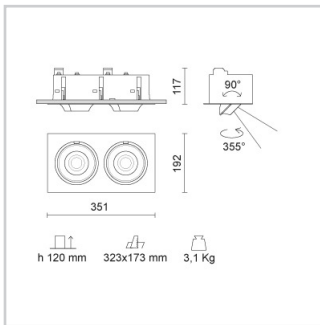

Physical Specifications

Finishes	: Polyester painted
Reflector	: Mirror-metallized thermoplastic material
Thermal Dissipation	: Passive

Electrical Specifications

Glow wire (°C)	: 850
Driver	: Separate item
Driver mounting	: Remote

Weight and Dimensions

Length (mm)	: 351
Width (mm)	: 192
Height (mm)	: 117
Cutout shape	: Rectangular
Cutout Length (mm)	: 323
Recessed depth (mm)	: 120
Weight (Kg)	: 3.1

Optical Specifications

Aiming	: Multidirectional
Light distribution	: Symmetric
Light emission	: Direct
Light beam	: 30°
Horizontal orientation	: 355°
Vertical tilt	: +/- 45°
Note	: Honeycomb code 28-3959-30, clear tempered glass code 28-3958-58, pink tempered glass for food application code 28-3958-32, to be used only together with screen code 28-3905-47. 17°, 55° (mirror metallized) and 70° (white) optics are available on demand.
Unified Glare Rating (U.G.R.)	: <19