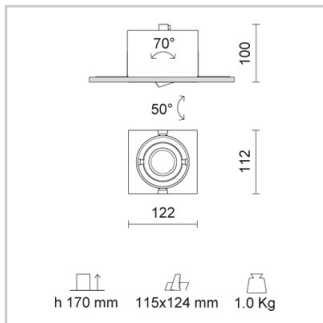

### Electrical Specifications

Glow wire (°C)	: 850
Driver	: Separate item
Driver mounting	: Remote

### Weight and Dimensions

Shape	: Rectangular
Length (mm)	: 122
Width (mm)	: 112
Height (mm)	: 100
Cutout shape	: Rectangular
Cutout Length (mm)	: 115
Recessed depth (mm)	: 170
Weight (Kg)	: 1

### Optical Specifications

Aiming	: Multidirectional
Light distribution	: Symmetric
Light emission	: Direct
Light beam	: 30°
Note	: 24°, 45° (mirror metallized) optics are available on demand. Honeycomb code 28-4022-30 to be used only together with screen code 28-3905-47.