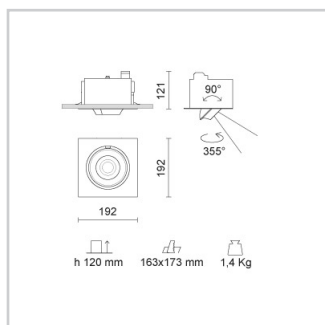

MINIKYCLOS-IN 3000K

Design: Enrico Davide Bona and Elisa Nobile

Product code	Color
529-311BN-21	Mat white

General Specifications

Product type	: Downlights
Mounting type	: Ceiling - recessed
Description	: Minikyclos-IN is a recessed tiltable spotlight in single-light version, with decorative frame, for the last generation of COB LEDs. Recessed body in steel, painted in black. Front closing screen in clear polycarbonate, painted on the rear for a brighter effect, with no visible screws. LED drivers should be ordered separately, the wattage of the fittings changes, depending on the selected driver.
Indoor/outdoor lights	: Indoor
Applications	: Contract sector, Display areas, Shops, Showrooms

Lighting specifications

Average lamp life (h)	: L80B10 50.000
Lamp description	: LED 3400lm 24W 3000K
Nominal lumens on thermal regime	: 3400
Efficiency L.O.R. (%)	: 88,6
Delivered lumens (lm)	: 3013
Lamp wattage (W)	: 24
Color temperature (K)	: 3000

Physical Specifications

Finishes	: Polyester painted
Reflector	: Mirror-metallized thermoplastic material
Thermal Dissipation	: Passive

Electrical Specifications

Glow wire (°C)	: 850
Driver	: Separate item
Driver mounting	: Remote

Weight and Dimensions

Length (mm)	: 192
Width (mm)	: 192
Height (mm)	: 121
Cutout shape	: Rectangular
Cutout Length (mm)	: 173
Recessed depth (mm)	: 120
Weight (Kg)	: 1.4

Optical Specifications

Aiming	: Multidirectional
Light distribution	: Symmetric
Light emission	: Direct
Light beam	: 30°
Horizontal orientation	: 355°
Vertical tilt	: +/- 45°
Note	: Honeycomb code 28-3959-30, clear tempered glass code 28-3958-58, pink tempered glass for food application code 28-3958-32, to be used only together with screen code 28-3905-47. 17°, 55° (mirror metallized) and 70° (white) optics are available on demand.
Unified Glare Rating (U.G.R.)	: <19