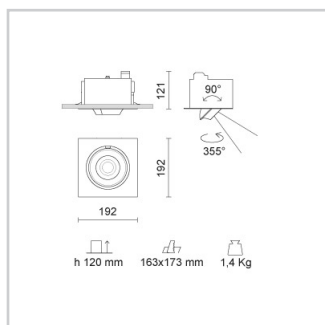

MINIKYCLOS-IN 3000K

Design: Enrico Davide Bona and Elisa Nobile

Product code	Color
529-311BN-21	Mat white

General Specifications

Product type	: Downlights
Mounting type	: Ceiling - recessed
Description	: Minikyclos-IN is a recessed tiltable spotlight in single-light version, with decorative frame, for the last generation of COB LEDs. Recessed body in steel, painted in black. Front closing screen in clear polycarbonate, painted on the rear for a brighter effect, with no visible screws. LED drivers should be ordered separately, the wattage of the fittings changes, depending on the selected driver.
Indoor/outdoor lights	: Indoor
Applications	: Contract sector, Display areas, Shops, Showrooms

Lighting specifications

Average lamp life (h)	: L80B10 50.000
Lamp description	: LED 2500lm 18W 3000K
Nominal lumens on thermal regime	: 2500
Efficiency L.O.R. (%)	: 88,6
Delivered lumens (lm)	: 2215
Lamp wattage (W)	: 18
Color temperature (K)	: 3000

Physical Specifications

Finishes	: Polyester painted
Reflector	: Mirror-metallized thermoplastic material
Thermal Dissipation	: Passive

Electrical Specifications

Glow wire (°C)	: 850
Driver	: Separate item
Driver mounting	: Remote

Weight and Dimensions

Length (mm)	: 192
Width (mm)	: 192
Height (mm)	: 121
Cutout shape	: Rectangular
Cutout Length (mm)	: 173
Recessed depth (mm)	: 120
Weight (Kg)	: 1.4

Optical Specifications

Aiming	: Multidirectional
Light distribution	: Symmetric
Light emission	: Direct
Light beam	: 30°
Horizontal orientation	: 355°
Vertical tilt	: +/- 45°
Note	: Honeycomb code 28-3959-30, clear tempered glass code 28-3958-58, pink tempered glass for food application code 28-3958-32, to be used only together with screen code 28-3905-47. 17°, 55° (mirror metallized) and 70° (white) optics are available on demand.
Unified Glare Rating (U.G.R.)	: <19