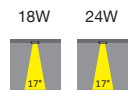

28-3142-51 Ottica professionale M
Professional optic device M