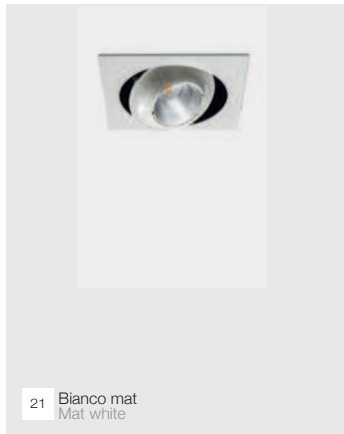

MINIKYCLOS-IN

21 Bianco mat
Mat white

Codice Code	LED Lumen	Product Lumen	Watt	Colour T (K)	CRI	Fascio Beam
Con cornice With frame						
529-311BN	1x2500	1x2215	1x18	3000	85	25°
	1x3400	1x3013	1x24			
529-311AN	1x2600	1x2304	1x18	4000	85	25°
	1x3500	1x3101	1x24