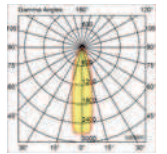

MINIKYCLOS-IN

Codice Code	LED Lumen	Product Lumen	Watt	Colour T (K)	CRI	Fascio Beam
Con cornice With frame						
529-311BN	1x2500	1x2215	1x18	3000	85	25°
	1x3400	1x3013	1x24			
529-311AN	1x2600	1x2304	1x18	4000	85	25°
	1x3500	1x3101	1x24			

h 120mm 163x173mm 1,4kg

25°

Codice Code	LED Lumen	Product Lumen	Watt	Colour T (K)	CRI	Fascio Beam
Con cornice With frame						
529-321BN	2x2500	2x2215	2x18	3000	85	25°
	2x3400	2x3013	2x24			
529-321AN	2x2600	2x2304	2x18	4000	85	25°
	2x3500	2x3101	2x24			

h 120mm 323x173mm 3,1kg

25°

Driver da ordinare separatamente Drivers should be ordered separately	Code	Watt	Output
	81-04011	1x18 W	Output 500mA
	81-04013	2x18 W	Output 2x500mA
	81-04012	1x24 W	Output 700mA
	81-04004	2x24 W	Output 2x700mA

Accessori ottici intercambiabili Replaceable optical accessories

28-3140-51 Ottica professionale S
Professional optic device S

28-3142-51 Ottica professionale M
Professional optic device M

28-3138-51 Ottica professionale W
Professional optic device W

28-3141-31 Ottica professionale XW
Professional optic device XW

28-3957-30 Cilindro antiabbagliamento
Snoot

28-3959-30* Frangiluce alveolare
Honeycomb

28-3958-58* Vetro temprato trasparente
Clear tempered glass

28-3958-32* Vetro temprato con filtro food rosato
Pink tempered glass for food application

* Accessori da utilizzare esclusivamente insieme a snoot cod. 28-3957-30

* Accessories to be used only with snoot code 28-3957-30