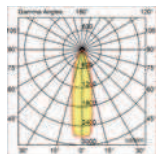

MINIKYCLOS-IN

Codice Code	LED Lumen	Product Lumen	Watt	Colour T (K)	CRI	Fascio Beam
Con cornice With frame						
529-311BN	1x2500	1x2215	1x18	3000	85	25°
	1x3400	1x3013	1x24			
529-311AN	1x2600	1x2304	1x18	4000	85	25°
	1x3500	1x3101	1x24			

h 120mm 163x173mm 1,4kg

25°

Codice Code	LED Lumen	Product Lumen	Watt	Colour T (K)	CRI	Fascio Beam
Con cornice With frame						
529-321BN	2x2500	2x2215	2x18	3000	85	25°
	2x3400	2x3013	2x24			
529-321AN	2x2600	2x2304	2x18	4000	85	25°
	2x3500	2x3101	2x24			

h 120mm 323x173mm 3,1kg

25°

Driver da ordinare separatamente Drivers should be ordered separately	Code	Watt	Output
	81-04011	1x18 W	Output 500mA
	81-04013	2x18 W	Output 2x500mA
	81-04012	1x24 W	Output 700mA
	81-04004	2x24 W	Output 2x700mA

Accessori ottici intercambiabili Replaceable optical accessories

28-3140-51 Ottica professionale S
Professional optic device S

28-3142-51 Ottica professionale M
Professional optic device M

28-3138-51 Ottica professionale W
Professional optic device W

28-3141-31 Ottica professionale XW
Professional optic device XW

28-3957-30 Cilindro antiabbagliamento
Snoot

28-3959-30* Frangiluce alveolare
Honeycomb

28-3958-58* Vetro temprato trasparente
Clear tempered glass

28-3958-32* Vetro temprato con filtro food rosato
Pink tempered glass for food application

* Accessori da utilizzare esclusivamente insieme a snoot cod. 28-3957-30

* Accessories to be used only with snoot code 28-3957-30