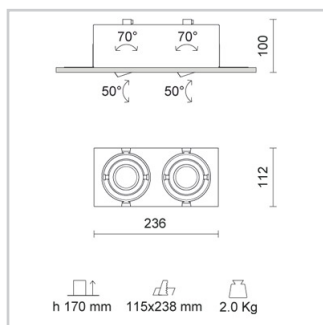

KARDAN-TL 3000K TWIN LIGHT

Design: Studio Tecnico Ivela

Product code	Color
509-221BN-16	Black

General Specifications

Product type	: Downlights
Mounting type	: Ceiling - recessed
Description	: A trimless multi-directional lighting system for the last generation of COB LEDs, featuring one adjustable light source. Inner body in black painted steel. LED drivers should be ordered separately, the wattage of the fittings changes, depending on the selected driver.
Indoor/outdoor lights	: Indoor
Applications	: Galleries, Museums, Shop windows

Lighting specifications

Average lamp life (h)	: L80B10 50.000
Lamp description	: LED 2x1700lm 2x12W 3000K
Nominal lumens on thermal regime	: 1700
Lamp wattage (W)	: 12
Color temperature (K)	: 3000

Physical Specifications

Body	: Die-cast aluminium
Finishes	: Polyester painted

Electrical Specifications

Glow wire (°C)	: 850
Driver	: Separate item
Driver mounting	: Remote

Weight and Dimensions

Shape	: Rectangular
Length (mm)	: 236
Width (mm)	: 112
Height (mm)	: 100
Cutout shape	: Rectangular
Cutout Length (mm)	: 115
Recessed depth (mm)	: 170
Weight (Kg)	: 2

Optical Specifications

Aiming	: Multidirectional
Light distribution	: Symmetric
Light emission	: Direct
Light beam	: 30°
Note	: 24°, 45° (mirror metallized) optics are available on demand. Honeycomb code 28-4022-30 to be used only together with screen code 28-3905-47.