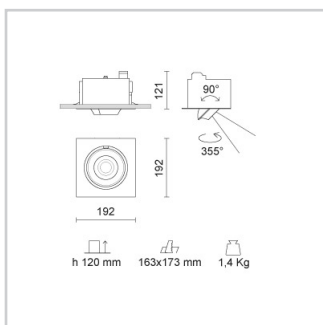

MINIKYCLOS-IN 4000K

Design: Enrico Davide Bona and Elisa Nobile

Product code	Color
529-311AN-21	Mat white

General Specifications

Product type	: Downlights
Mounting type	: Ceiling - recessed
Description	: Minikyclos-IN is a recessed tiltable spotlight in single-light version, with decorative frame, for the last generation of COB LEDs. Recessed body in steel, painted in black. Front closing screen in clear polycarbonate, painted on the rear for a brighter effect, with no visible screws. LED drivers should be ordered separately, the wattage of the fittings changes, depending on the selected driver.
Indoor/outdoor lights	: Indoor
Applications	: Contract sector, Display areas, Shops, Showrooms

Lighting specifications

Average lamp life (h)	: L80B10 50.000
Lamp description	: LED 3500lm 24W 4000K
Nominal lumens on thermal regime	: 3500
Efficiency L.O.R. (%)	: 88,6
Delivered lumens (lm)	: 3101
Lamp wattage (W)	: 24
Color temperature (K)	: 4000

Physical Specifications

Finishes	: Polyester painted
Reflector	: Mirror-metallized thermoplastic material
Thermal Dissipation	: Passive

Electrical Specifications

Glow wire (°C)	: 850
Driver	: Separate item
Driver mounting	: Remote

Weight and Dimensions

Length (mm)	: 192
Width (mm)	: 192
Height (mm)	: 121
Cutout shape	: Rectangular
Cutout Length (mm)	: 173
Recessed depth (mm)	: 120
Weight (Kg)	: 1.4

Optical Specifications

Aiming	: Multidirectional
Light distribution	: Symmetric
Light emission	: Direct
Light beam	: 30°
Horizontal orientation	: 355°
Vertical tilt	: +/- 45°
Note	: Honeycomb code 28-3959-30, clear tempered glass code 28-3958-58, pink tempered glass for food application code 28-3958-32, to be used only together with screen code 28-3905-47. 17°, 55° (mirror metallized) and 70° (white) optics are available on demand.
Unified Glare Rating (U.G.R.)	: <19