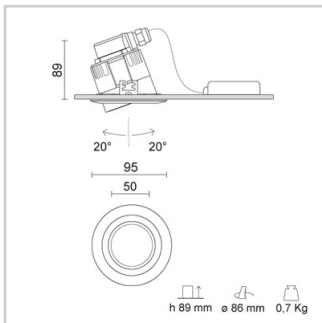

**Electrical Specifications**

Glow wire (°C)	: 850
Driver	: Included
Driver mounting	: Remote
Voltage (V)	: 220/240
Frequency (Hz)	: 50/60

**Weight and Dimensions**

Shape	: Round
External diameter (mm)	: 95
False ceiling thickness (mm)	: 1-30
Height (mm)	: 89
Cutout shape	: Round
Cutout Diameter (mm)	: 86
Recessed depth (mm)	: 89
Weight (Kg)	: 0.7

**Optical Specifications**

Aiming	: Adjustable
Light distribution	: Symmetric
Light emission	: Direct
Light beam	: 26°
Horizontal orientation	: +/- 20°
Note	: 45° (mirror metallized), 65° (white) optics are available on demand.
Unified Glare Rating (U.G.R.)	: <19