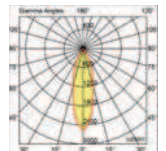

26°

Accessori ottici intercambiabili
Replaceable optical accessories