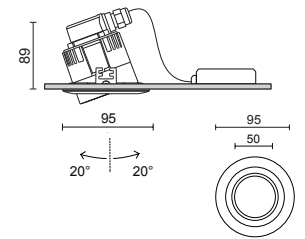

220/240V - 50/60Hz

IP65 IK08

h 89mm
 ø 86mm
 0,7kg

26°

Accessori ottici intercambiabili
 Replaceable optical accessories

28-3869-51

Ottica professionale M
Professional optic device M

12W