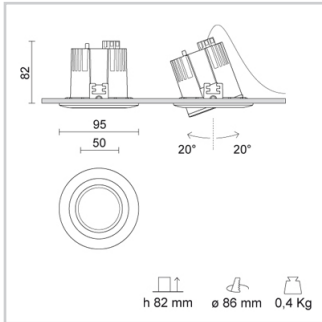

RA 8 DIXIT LED ADJUSTABLE 4000K

Design: Studio Tecnico Ivela

Product code

239-250AN-21

Color

Mat white

General Specifications

Product type : Downlights
 Mounting type : Ceiling - recessed
 Description : Recessed adjustable downlight, designed for the last generation of COB LEDs. LED drivers should be ordered separately, the wattage of the fittings changes depending on the selected driver. Low glare level: UGR < 19.

Physical Specifications

Body : Die-cast aluminium
 Finishes : Polyester painted
 Closing Screen : Clear polycarbonate
 Thermal Dissipation : Passive
 Ring : Die-cast aluminium

Electrical Specifications

Glow wire (°C) : 850
 Driver : Separate item
 Driver mounting : Remote

Weight and Dimensions

Shape : Round
 External diameter (mm) : 95
 False ceiling thickness (mm) : 1-30
 Height (mm) : 82
 Cutout shape : Round
 Cutout Diameter (mm) : 86
 Recessed depth (mm) : 82
 Weight (Kg) : 0.4

Optical Specifications

Aiming : Adjustable
 Light distribution : Symmetric
 Light emission : Direct
 Light beam : 26°
 Horizontal orientation : +/- 20°
 Note : 45° (mirror metallized), 65° (white) optics are available on demand.
 Unified Glare Rating (U.G.R.) : < 19