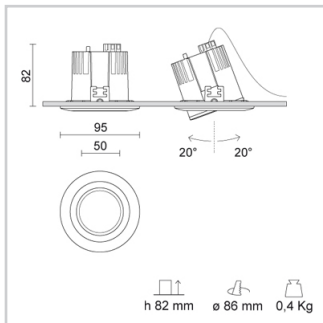

RA 8 DIXIT LED ADJUSTABLE 3000K

Design: Studio Tecnico Ivela

Product code	Color
239-250BN-21	Mat white

General Specifications

Product type	: Downlights
Mounting type	: Ceiling - recessed
Description	: Recessed adjustable downlight, designed for the last generation of COB LEDs. LED drivers should be ordered separately, the wattage of the fittings changes depending on the selected driver. Low glare level: UGR < 19.
Indoor/outdoor lights	: Indoor
Applications	: Accommodation facilities, Residential, Shopping centres, Showrooms

Lighting specifications

Average lamp life (h)	: L80B10 50.000
Lamp description	: LED 1650lm 12W 3000K
Nominal lumens on thermal regime	: 1650
Efficiency L.O.R. (%)	: 87,7
Delivered lumens (lm)	: 1447
Lamp wattage (W)	: 12
Color temperature (K)	: 3000

Physical Specifications

Body	: Die-cast aluminium
Finishes	: Polyester painted
Closing Screen	: Clear polycarbonate
Thermal Dissipation	: Passive
Ring	: Die-cast aluminium

Electrical Specifications

Glow wire (°C)	: 850
Driver	: Separate item
Driver mounting	: Remote

Weight and Dimensions

Shape	: Round
External diameter (mm)	: 95
False ceiling thickness (mm)	: 1-30
Height (mm)	: 82
Cutout shape	: Round
Cutout Diameter (mm)	: 86
Recessed depth (mm)	: 82
Weight (Kg)	: 0.4

Optical Specifications

Aiming	: Adjustable
Light distribution	: Symmetric
Light emission	: Direct
Light beam	: 26°
Horizontal orientation	: +/- 20°
Note	: 45° (mirror metallized), 65° (white) optics are available on demand.
Unified Glare Rating (U.G.R.)	: < 19