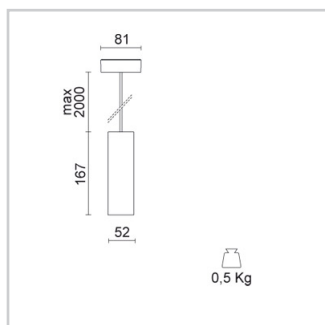

MINIPERFETTO-S 12W 4000K

Design: Studio Tecnico Ivela

Product code	Color
748-111A-21	Mat white
748-111A-16	Black

General Specifications

Product type	: Pendants
Mounting type	: Pendant
Description	: Miniperfetto-S is the suspended version of Miniperfetto spotlight, equipped with a high efficiency COB LED. Interior anti-glare cylinder in black thermoplastic material. Both professional optics to get different beam angles and optical devices for a better visual comfort are available as accessories.

Indoor/outdoor lights	: Indoor
Applications	: Hospitality, Residential, Retail

Lighting specifications

Average lamp life (h)	: L80B10 50.000
Lamp description	: LED 1750lm 12W 4000K CRI85
Nominal lumens on thermal regime	: 1750
Efficiency L.O.R. (%)	: 83.1
Delivered lumens (lm)	: 1454
Lamp wattage (W)	: 12
Color temperature (K)	: 4000

Physical Specifications

Body	: Body and canopy in die-cast aluminium
Finishes	: Polyester painted
Reflector	: Mirror-metallized thermoplastic material
Thermal Dissipation	: Passive

Electrical Specifications

Wire	: Suspension cable in black fabric, 2 mt length.
Glow wire (°C)	: 850
Driver	: Included
Driver mounting	: Integrated
Voltage (V)	: 220/240
Frequency (Hz)	: 50/60

Weight and Dimensions

Width (mm)	: 52
Height (mm)	: 167
Weight (Kg)	: 0.5

Optical Specifications

Aiming	: Fixed
Light distribution	: Symmetric
Light emission	: Direct
Light beam	: 30°
Note	: Honeycomb code 28-4022-30 (to be used with screen code 28-3905-47). Satined gold snoot code 28-3979-100. 24°, 45° (mirror metallized) and 55° (white) optics are available on demand.

Unified Glare Rating (U.G.R.)	: <11