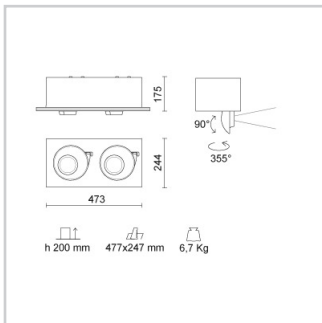

Physical Specifications

Body	: Die-cast aluminium
Finishes	: Polyester painted
Reflector	: Mirror-metallized thermoplastic material

Electrical Specifications

Glow wire (°C)	: 850
Driver	: Separate item
Driver mounting	: Remote

Weight and Dimensions

Length (mm)	: 473
Width (mm)	: 244
Height (mm)	: 175
Cutout shape	: Rectangular
Cutout Length (mm)	: 477
Recessed depth (mm)	: 200
Weight (Kg)	: 6.7

Optical Specifications

Aiming	: Multidirectional
Light distribution	: Symmetric
Light emission	: Direct
Light beam	: 25°
Horizontal orientation	: 355°
Vertical tilt	: 90°
Note	: Honeycomb code 28-3959-30, clear tempered glass code 28-3958-58, pink tempered glass for food application code 28-3958-32, to be used only together with screen code 28-3905-47. 40°, 60° (mirror metallized) and 70° (white) optics are available on demand.