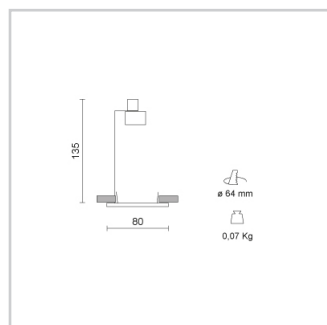

DECO FIXED 2055

Product code	Color
2055-10-31	White
2055-10-11	Chrome
2055-10-18	Nickel

General Specifications

Product type	: Downlights
Mounting type	: Ceiling - recessed
Indoor/outdoor lights	: Indoor

Lighting specifications

Lamp description	: HR 50W GU5,3 / MR16 4W LED GU5,3

Physical Specifications

Packing quantity	: 12
Body	: Aluminium
Finishes	: Epoxy-polyester painted
Ring	: Aluminium

Weight and Dimensions

Shape	: Round
External diameter (mm)	: 80
Cutout shape	: Round
Cutout Diameter (mm)	: 64
Recessed depth (mm)	: 135
Weight (Kg)	: 0.1

Optical Specifications

Aiming	: Fixed
Light distribution	: Symmetric
Light emission	: Direct