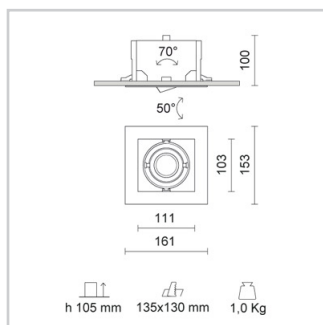

Product code	Color
508-211AN-21	Mat white

General Specifications

Product type	: Downlights
Mounting type	: Ceiling - recessed
Description	: A multi-directional lighting system with a decorative frame for the last generation of COB LEDs, featuring one adjustable light source. Inner body in black painted steel. LED drivers should be ordered separately, the wattage of the fittings changes, depending on the selected driver.
Indoor/outdoor lights	: Indoor
Applications	: Galleries, Museums, Shop windows

Lighting specifications

Average lamp life (h)	: L80B10 50.000
Lamp description	: LED 1800lm 12W 4000K
Nominal lumens on thermal regime	: 1800
Lamp wattage (W)	: 12
Color temperature (K)	: 4000

Physical Specifications

Body	: Die-cast aluminium
Finishes	: Polyester painted
Frame	: Steel frame, polyester painted

Electrical Specifications

Glow wire (°C)	: 850
Driver	: Separate item
Driver mounting	: Remote

Weight and Dimensions

Shape	: Rectangular
Length (mm)	: 161
Width (mm)	: 153
Height (mm)	: 100
Cutout shape	: Rectangular
Cutout Length (mm)	: 135
Recessed depth (mm)	: 105
Weight (Kg)	: 1

Optical Specifications

Aiming	: Multidirectional
Light distribution	: Symmetric
Light emission	: Direct
Light beam	: 30°
Note	: 24°, 45° (mirror metallized) optics are available on demand. Honeycomb code 28-4022-30 to be used only together with screen code 28-3905-47.