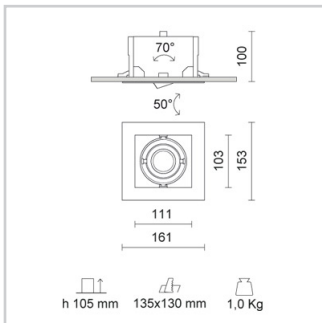

Lighting specifications

| | |
|----------------------------------|------------------------|
| Average lamp life (h) | : L80B10 50.000 |
| Lamp description | : LED 2400lm 18W 3000K |
| Nominal lumens on thermal regime | : 2400 |
| Lamp wattage (W) | : 18 |
| Color temperature (K) | : 3000 |

Physical Specifications

| | |
|----------|----------------------------------|
| Body | : Die-cast aluminium |
| Finishes | : Polyester painted |
| Frame | : Steel frame, polyester painted |

Electrical Specifications

| | |
|-----------------|-----------------|
| Glow wire (°C) | : 850 |
| Driver | : Separate item |
| Driver mounting | : Remote |

Weight and Dimensions

| | |
|---------------------|---------------|
| Shape | : Rectangular |
| Length (mm) | : 161 |
| Width (mm) | : 153 |
| Height (mm) | : 100 |
| Cutout shape | : Rectangular |
| Cutout Length (mm) | : 135 |
| Recessed depth (mm) | : 105 |
| Weight (Kg) | : 1 |

Optical Specifications

| | |
|--------------------|--|
| Aiming | : Multidirectional |
| Light distribution | : Symmetric |
| Light emission | : Direct |
| Light beam | : 30° |
| Note | : 24°, 45° (mirror metallized) optics are available on demand. Honeycomb code 28-4022-30 to be used only together with screen code 28-3905-47. |