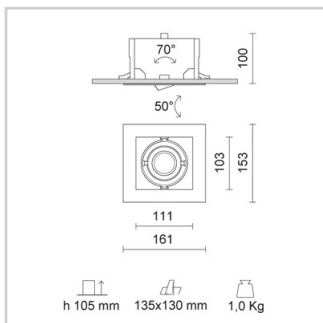

Body	: Die-cast aluminium
Finishes	: Polyester painted
Frame	: Steel frame, polyester painted

**Electrical Specifications**

Glow wire (°C)	: 850
Driver	: Separate item
Driver mounting	: Remote

**Weight and Dimensions**

Shape	: Rectangular
Length (mm)	: 161
Width (mm)	: 153
Height (mm)	: 100
Cutout shape	: Rectangular
Cutout Length (mm)	: 135
Recessed depth (mm)	: 105
Weight (Kg)	: 1

**Optical Specifications**

Aiming	: Multidirectional
Light distribution	: Symmetric
Light emission	: Direct
Light beam	: 30°
Note	: 24°, 45° (mirror metallized) optics are available on demand. Honeycomb code 28-4022-30 to be used only together with screen code 28-3905-47.