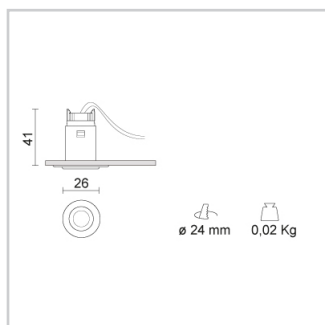

Lighting specifications

Average lamp life (h)	: L80B10 50.000
Lamp description	: LED 1W
Lamp wattage (W)	: 1

Physical Specifications

Body	: Injection molded translucent polycarbonate
------	--

Electrical Specifications

Glow wire (°C)	: 850
Driver	: Separate item
Driver mounting	: Remote
Voltage (V)	: 230/240
Frequency (Hz)	: 50/60

Weight and Dimensions

Shape	: Round
External diameter (mm)	: 26
Cutout shape	: Round
Cutout Diameter (mm)	: 24
Recessed depth (mm)	: 41
Weight (Kg)	: 0.02

Optical Specifications

Aiming	: Fixed
Light distribution	: Symmetric
Light emission	: Direct
Light beam	: 24°

DJ BLUE

Lamps	Lamp categories	Lamp type	Lamp wattage (W)	Nominal lumens on thermal regime (lm)	Color temperature (K)
	LED	LED	1	70	3500

Photometrics

2400-10	DJ 1led/bi 1W 350mA				R: 21%		I. Max: 1028 Cd/Klm			
Angoli Gamma	H[m]	D[m]	Max lux	Med lux	Alpha=24°	H[m]	D[m]	Max lux	Med lux	Beta=24°
	1.00	0.43	73	53		1.00	0.43	73	53	
	2.00	0.85	18	13		2.00	0.85	18	13	
	3.00	1.28	8	6		3.00	1.28	8	6	
	4.00	1.71	5	3		4.00	1.71	5	3	
	5.00	2.14	3	2		5.00	2.14	3	2	