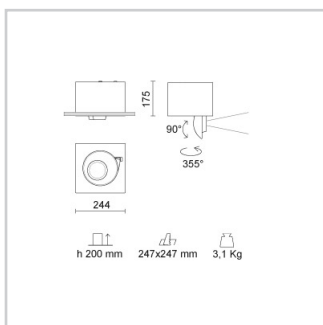

KYCLOS-TL 3000K

Design: Enrico Davide Bona and Elisa Nobile

Product code	Color
528-511BN-16	Black

General Specifications

Product type	: Downlights
Mounting type	: Ceiling - recessed
Description	: Kyclos-TL is a recessed tiltable spotlight in single-light version without decorative frame, for the last generation of COB LEDs. Recessed body in steel, painted in black. Front closing screen in clear polycarbonate, painted on the rear for a brighter effect, with no visible screws. LED drivers should be ordered separately, the wattage of the fittings changes, depending on the selected driver.
Indoor/outdoor lights	: Indoor
Applications	: Contract sector, Display areas, Shops, Showrooms

Lighting specifications

Average lamp life (h)	: L80B10 50.000
Lamp description	: LED 5300lm 36W 3000K
Nominal lumens on thermal regime	: 5300
Efficiency L.O.R. (%)	: 85,3
Delivered lumens (lm)	: 4521
Lamp wattage (W)	: 36
Color temperature (K)	: 3000

Physical Specifications

Body	: Die-cast aluminium
Finishes	: Polyester painted
Reflector	: Mirror-metallized thermoplastic material

Electrical Specifications

Glow wire (°C)	: 850
Driver	: Separate item
Driver mounting	: Remote

Weight and Dimensions

Length (mm)	: 244
Width (mm)	: 244
Height (mm)	: 175
Cutout shape	: Square
Cutout Length (mm)	: 247
Recessed depth (mm)	: 200
Weight (Kg)	: 3.1

Optical Specifications

Aiming	: Multidirectional
Light distribution	: Symmetric
Light emission	: Direct
Light beam	: 25°
Horizontal orientation	: 355°
Vertical tilt	: 90°
Note	: Honeycomb code 28-3959-30, clear tempered glass code 28-3958-58, pink tempered glass for food application code 28-3958-32, to be used only together with screen code 28-3905-47. 40°, 60° (mirror metallized) and 70° (white) optics are available on demand.