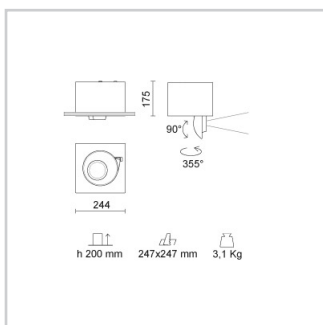

KYCLOS-TL 3000K

Design: Enrico Davide Bona and Elisa Nobile

Product code	Color
528-511BN-16	Black

General Specifications

Product type	: Downlights
Mounting type	: Ceiling - recessed
Description	: Kyclos-TL is a recessed tiltable spotlight in single-light version without decorative frame, for the last generation of COB LEDs. Recessed body in steel, painted in black. Front closing screen in clear polycarbonate, painted on the rear for a brighter effect, with no visible screws. LED drivers should be ordered separately, the wattage of the fittings changes, depending on the selected driver.
Indoor/outdoor lights	: Indoor
Applications	: Contract sector, Display areas, Shops, Showrooms

Lighting specifications

Average lamp life (h)	: L80B10 50.000
Lamp description	: LED 6800lm 51W 3000K
Nominal lumens on thermal regime	: 6800
Efficiency L.O.R. (%)	: 85,3
Delivered lumens (lm)	: 5800
Lamp wattage (W)	: 51
Color temperature (K)	: 3000

Physical Specifications

Body	: Die-cast aluminium
Finishes	: Polyester painted
Reflector	: Mirror-metallized thermoplastic material

Electrical Specifications

Glow wire (°C)	: 850
Driver	: Separate item
Driver mounting	: Remote

Weight and Dimensions

Length (mm)	: 244
Width (mm)	: 244
Height (mm)	: 175
Cutout shape	: Square
Cutout Length (mm)	: 247
Recessed depth (mm)	: 200
Weight (Kg)	: 3.1

Optical Specifications

Aiming	: Multidirectional
Light distribution	: Symmetric
Light emission	: Direct
Light beam	: 25°
Horizontal orientation	: 355°
Vertical tilt	: 90°
Note	: Honeycomb code 28-3959-30, clear tempered glass code 28-3958-58, pink tempered glass for food application code 28-3958-32, to be used only together with screen code 28-3905-47. 40°, 60° (mirror metallized) and 70° (white) optics are available on demand.