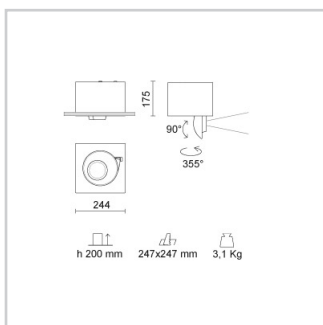

KYCLOS-TL 4000K

Design: Enrico Davide Bona and Elisa Nobile

Product code	Color
528-511AN-16	Black

General Specifications

Product type	: Downlights
Mounting type	: Ceiling - recessed
Description	: Kyclos-TL is a recessed tiltable spotlight in single-light version without decorative frame, for the last generation of COB LEDs. Recessed body in steel, painted in black. Front closing screen in clear polycarbonate, painted on the rear for a brighter effect, with no visible screws. LED drivers should be ordered separately, the wattage of the fittings changes, depending on the selected driver.
Indoor/outdoor lights	: Indoor
Applications	: Contract sector, Display areas, Shops, Showrooms

Lighting specifications

Average lamp life (h)	: L80B10 50.000
Lamp description	: LED 5550lm 36W 4000K
Nominal lumens on thermal regime	: 5500
Efficiency L.O.R. (%)	: 85,3
Delivered lumens (lm)	: 4692
Lamp wattage (W)	: 36
Color temperature (K)	: 4000

Physical Specifications

Body	: Die-cast aluminium
Finishes	: Polyester painted
Reflector	: Mirror-metallized thermoplastic material

Electrical Specifications

Glow wire (°C)	: 850
Driver	: Separate item
Driver mounting	: Remote

Weight and Dimensions

Length (mm)	: 244
Width (mm)	: 244
Height (mm)	: 175
Cutout shape	: Square
Cutout Length (mm)	: 247
Recessed depth (mm)	: 200
Weight (Kg)	: 3.1

Optical Specifications

Aiming	: Multidirectional
Light distribution	: Symmetric
Light emission	: Direct
Light beam	: 25°
Horizontal orientation	: 355°
Vertical tilt	: 90°
Note	: Honeycomb code 28-3959-30, clear tempered glass code 28-3958-58, pink tempered glass for food application code 28-3958-32, to be used only together with screen code 28-3905-47. 40°, 60° (mirror metallized) and 70° (white) optics are available on demand.