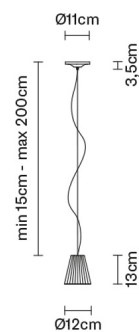

FLOW

D87A0100

Nicola Design

Description

Pendant lamp with crystal diffuser. Polished chrome metal support.

Dimensions

Voltage

220-240V

Socket

1xG9

Light source and alternative bulbs

cod. A11003G20

G9 1x48W
HSGS

Energetic class D

Included accessories

Off-center cable fastener

Not included accessories

Bulb

Weight

Net: 1.34 kg
Gross: 1.6 kg

Packaging

Volume: 0.012 m³
Number of boxes: 1

Specs

EAC IP20