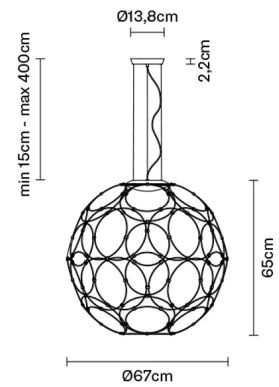

GIRO

F30A0121

Formfjord

Description

Pendant lamp with dark grey painted metal fixture.

Dimensions

Voltage

220-240V

Dimmable LED

TRIAC

Material

Metal

Light source and alternative bulbs

LED 1x17W-120°
WHITE 3000K
1850lm Cri >80

Available diffuser colours

- White
- Anthracite

Energetic class A++

Available structure colours

- White

Included accessories

LED

Weight

Net: 2.26 kg
Gross: 2.96 kg

Packaging

Volume: 0.012 m³
Number of boxes: 1

Specs

EAC IP20