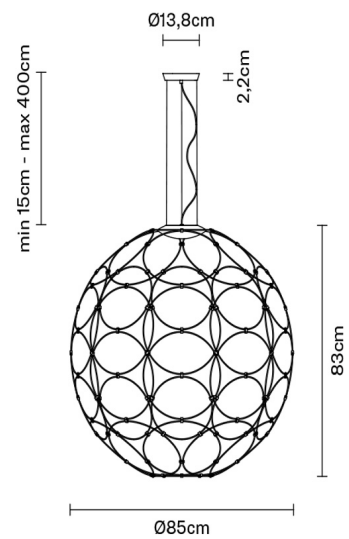

GIRO

F30A0321

Formfjord

Description

Pendant lamp with dark grey painted metal fixture.

Dimensions

Voltage

220-240V

Dimmable LED

TRIAC

Material

Metal

Light source and alternative bulbs

LED 1x17W-120°
WHITE 3000K
1850lm Cri >80

Available diffuser colours

- White
- Anthracite

Energetic class A++

Included accessories

LED

Available structure colours

- White

Weight

Net: 2.59 kg
Gross: 3.06 kg

Packaging

Volume: 0.019 m³
Number of boxes: 1

Specs

EAC IP20