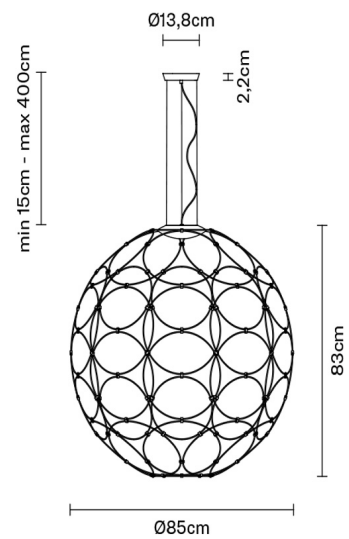

GIRO

F30A0301

Formfjord

Description

Pendant lamp with white painted metal fixture.

Dimensions

Voltage

220-240V

Dimmable LED

TRIAC

Material

Metal

Light source and alternative bulbs

LED 1x17W-120°
WHITE 3000K
1850lm Cri >80

Available diffuser colours

- White
- Anthracite

Energetic class A++

Available structure colours

- White

Included accessories

LED

Weight

Net: 2.59 kg
Gross: 3.06 kg

Packaging

Volume: 0.019 m³
Number of boxes: 1

Specs

EAC IP20