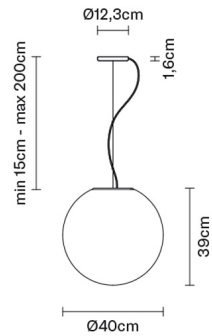

LUMI

F07A2301

A.Saggia & V.Sommella / D&G Studio

Description

Pendant lamp with diffuser in satin-finish white blown glass. Supporting structure made of metal or polyester reinforced with glass fibre, painted white.

Dimensions

Voltage

220-240V

Socket

1xE27

Light source and alternative bulbs

cod. A10209C12

cod. A10218C10

Weight

Net: 3.32 kg
Gross: 4.51 kg

Packaging

Volume: 0.106 m³
Number of boxes: 1

Specs

EAC IP20

Material

Glass - Metal