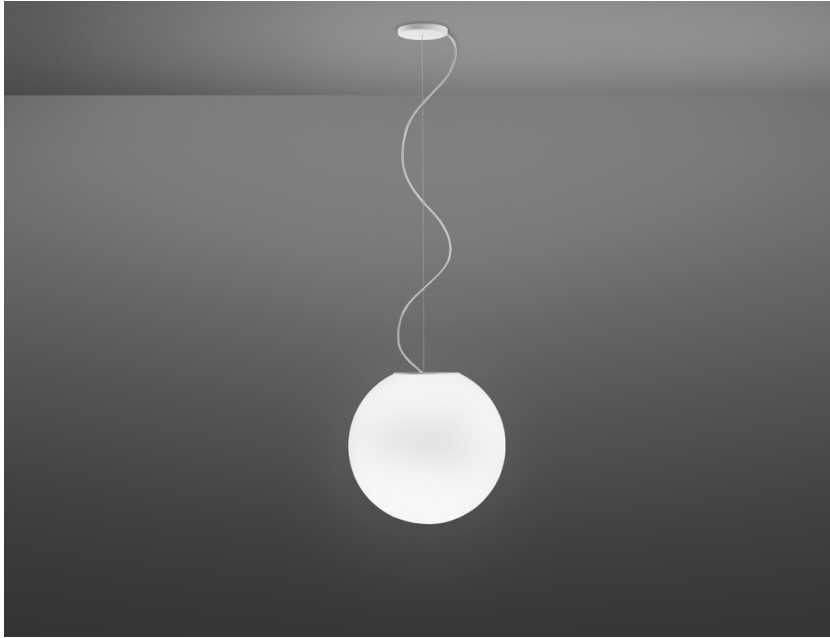

LUMI

F07A2301

A.Saggia & V.Sommella / D&G Studio

Description

Pendant lamp with diffuser in satin-finish white blown glass. Supporting structure made of metal or polyester reinforced with glass fibre, painted white.

Dimensions

Voltage

220-240V

Socket

1xE27

Light source and alternative bulbs

cod. A10209C12

cod. A10218C10

E27 1x205W
HSGST

E27 1x30W
FBT

Energetic class D

Energetic class A

Included accessories

Off-center cable fastener

Not included accessories

Bulb