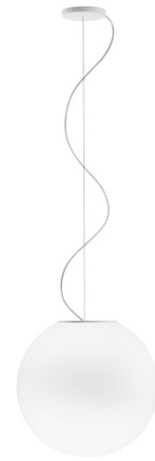

LUMI

F07A2301

A.Saggia & V.Sommella / D&G Studio

Description

Pendant lamp with diffuser in satin-finish white blown glass. Supporting structure made of metal or polyester reinforced with glass fibre, painted white.

Dimensions

Voltage

220-240V

Socket

1xE27

Light source and alternative bulbs

cod. A10209C12

cod. A10218C10

E27 1x205W
HSGST

E27 1x30W
FBT

Energetic class D

Energetic class A

Included accessories

Off-center cable fastener

Not included accessories

Bulb

Available diffuser colours

White

Available structure colours

White

In the same family

Multiple pendant

Table

Floor