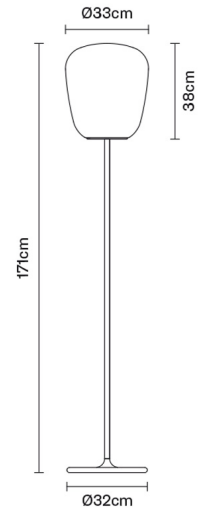

LUMI

F07C0701

A.Saggia & V.Sommella / D&G Studio

Description

Floor lamp with diffuser in satin-finish white blown glass. Supporting structure made of metal or polyester reinforced with glass fibre, painted white.

E27 1x30W
FBT

Energetic class D

Energetic class A

Not included accessories

Bulb

Weight

Net: 9.38 kg
Gross: 12.67 kg

Packaging

Volume: 0.271 m³
Number of boxes: 3

Specs

IP40

Dimensions

Material

Glass - Metal

Available diffuser colours

White

Wall/ceiling