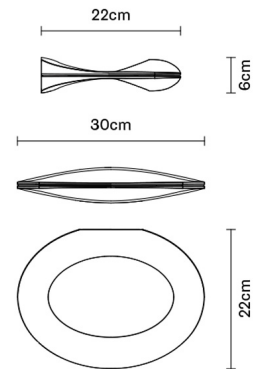

ENCK

F17G0101

Francesco Lucchese

Description

Wall/ceiling lamp with structure in white painted aluminium, composed of two slot-in shells. The structure can quickly be coupled with the base, making it extremely easy to install.

Dimensions

Voltage

220-240V

Socket

1xR7s (118mm)

Material

Aluminium

Light source and alternative bulbs

cod. A11507C20

cod. A11506C20

R7s (118mm) 1x230W
HDG

R7s (118mm) 1x160W
HDG

Energetic class C

Energetic class C

Available structure colours

White

Gold

Chrome

Not included accessories

Bulb

Weight

Net: 1.21 kg
Gross: 1.21 kg

Packaging

Volume: 0.009 m³
Number of boxes: 1