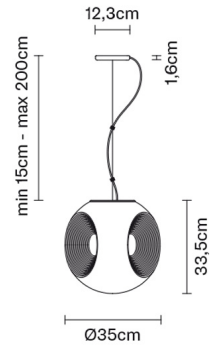

EYES

F34A0100

Matali Crasset

Description

Pendant lamp with transparent blown glass diffuser. White painted metal structure.

Dimensions

Voltage

220-240V

Bulb

Weight

Net: 3.91 kg
Gross: 5.1 kg

Packaging

Volume: 0.106 m³
Number of boxes: 1

Specs

IP20

In the same family