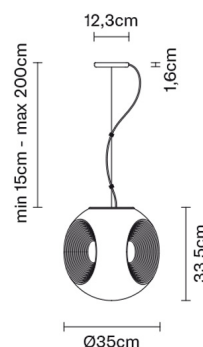

EYES

F34A0101

Matali Crasset

Description

Pendant lamp with white satin blown glass diffuser. White painted metal structure.

Dimensions

Voltage

220-240V

Energetic class A+

Not included accessories

Bulb

Weight

Net: 3.91 kg
Gross: 5.1 kg

Packaging

Volume: 0.106 m³
Number of boxes: 1

Specs