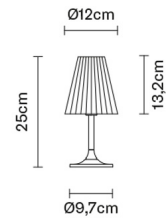

FLOW

D87B0101

Nicola Design

Description

Diffuser in 24% lead glass. Internally white painted. Polished chrome metal support.

Dimensions

Voltage

220-240V

Wall

Ceiling

Weight

Net: 1.33 kg
Gross: 1.59 kg

Packaging

Volume: 0.012 m³
Number of boxes: 1

Specs

IP20