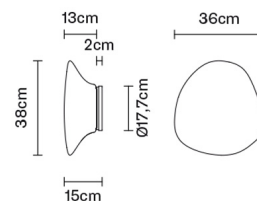

LUMI

**F07G1701**

A.Saggia & V.Sommella / D&G Studio

**Description**

Wall/ceiling lamp with diffuser in satin-finish white blown glass. Supporting structure made of metal or polyester reinforced with glass fibre, painted white.

**Dimensions**

**Voltage**

220-240V

**Socket**

1xE27

**Light source and alternative bulbs**

cod. A10207C12

cod. A10212C10

**Packaging**

Volume: 0.05 m<sup>3</sup>  
Number of boxes: 1

**Specs**

IP40

**Material**

Glass - Metal

**Available diffuser colours**

White