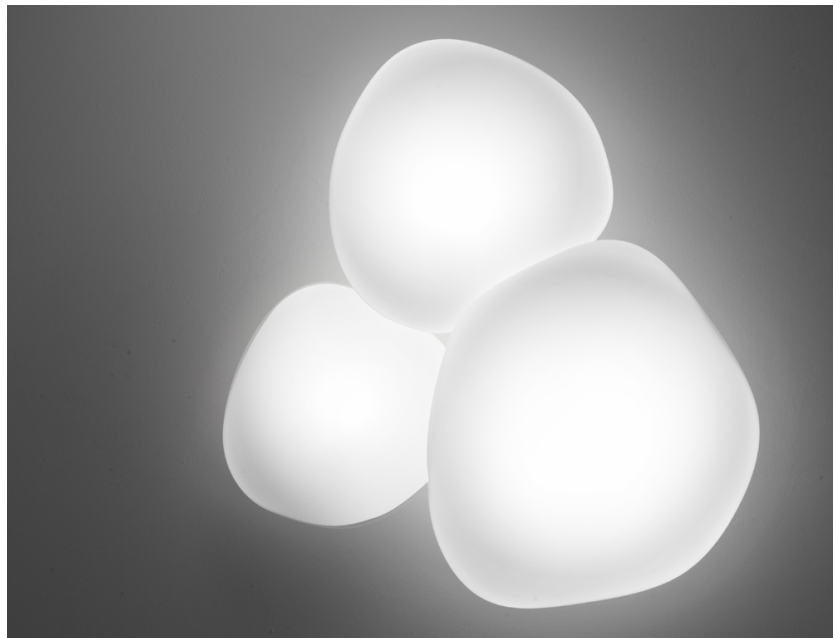

LUMI

**F07G1701**

A.Saggia & V.Sommella / D&G Studio

**Description**

Wall/ceiling lamp with diffuser in satin-finish white blown glass. Supporting structure made of metal or polyester reinforced with glass fibre, painted white.

**Dimensions**

**Voltage**

220-240V

**Socket**

1xE27

**Light source and alternative bulbs**

cod. A10207C12

cod. A10212C10

**Packaging**

Volume: 0.05 m<sup>3</sup>  
Number of boxes: 1

**Specs**

IP40

**Material**

Glass - Metal

**Available diffuser colours**

White

**Available structure colours**

White

**In the same family**