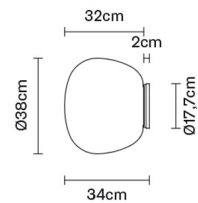

LUMI

**F07G0701**

A.Saggia & V.Sommella / D&G Studio

**Dimensions**

**Description**

Wall/ceiling lamp with diffuser in satin-finish white blown glass. Supporting structure made of metal or polyester reinforced with glass fibre, painted white.

Volume: 0.106 m<sup>3</sup>  
Number of boxes: 1

**Specs**

**ERC** IP40

**Material**

Glass - Metal

**Available diffuser colours**

White

**Available structure colours**