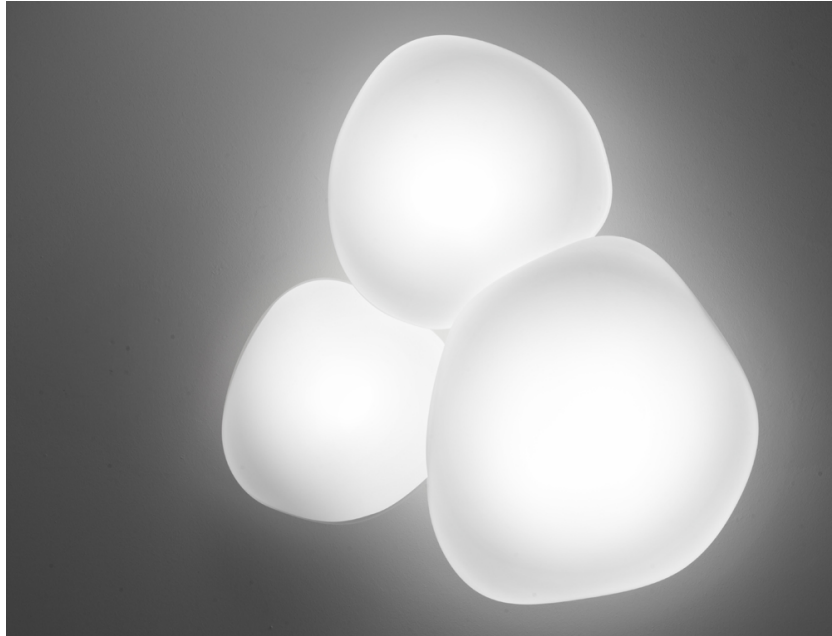

LUMI

**F07G1501**

A.Saggia & V.Sommella / D&G Studio

**Description**

Wall/ceiling lamp with diffuser in satin-finish white blown glass. Supporting structure made of metal or polyester reinforced with glass fibre, painted white.

**Dimensions**

**Voltage**

220-240V

**Socket**

1xE27

**Light source and alternative bulbs**

cod. A10207C12

cod. A10212C10

**Packaging**

Volume: 0.035 m<sup>3</sup>  
Number of boxes: 1

**Specs**

**ERC** IP40

**Material**

Glass - Metal

**Available diffuser colours**

White

**Available structure colours**

White

**In the same family**