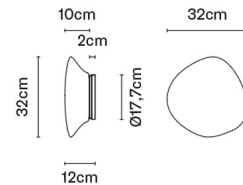

LUMI

**F07G1501**

A.Saggia & V.Sommella / D&G Studio

**Description**

Wall/ceiling lamp with diffuser in satin-finish white blown glass. Supporting structure made of metal or polyester reinforced with glass fibre, painted white.

**Dimensions**

**Voltage**

220-240V

**Socket**

1xE27

**Light source and alternative bulbs**

cod. A10207C12

cod. A10212C10

**Packaging**

Volume: 0.035 m<sup>3</sup>  
Number of boxes: 1

**Specs**

**ERC** IP40

**Material**

Glass - Metal

**Available diffuser colours**

White