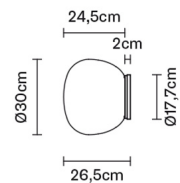

LUMI

F07G0501

A.Saggia & V.Sommella / D&G Studio

Dimensions

Description

Wall/ceiling lamp with diffuser in satin-finish white blown glass. Supporting structure made of metal or polyester reinforced with glass fibre, painted white.

Volume: 0.071 m³
Number of boxes: 1

Specs

ERC IP40

Material

Glass - Metal

Available diffuser colours

White

Available structure colours