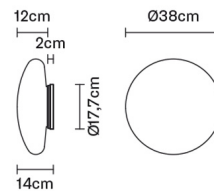

LUMI

**F07G1101**

A.Saggia & V.Sommella / D&G Studio

**Dimensions**

**Description**

Wall/ceiling lamp with diffuser in satin-finish white blown glass. Supporting structure made of metal or polyester reinforced with glass fibre, painted white.

White

**Not included accessories**

Bulb

**Weight**

Net: 2.79 kg  
Gross: 3.59 kg

**Packaging**

Volume: 0.05 m<sup>3</sup>  
Number of boxes: 1

**Specs**