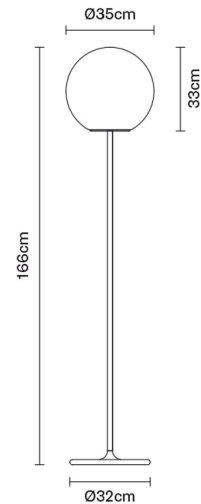

## Description

Floor lamp with diffuser in satin-finish white blown glass. Supporting structure made of metal or polyester reinforced with glass fibre, painted white.

## Weight

Net: 7.8 kg  
Gross: 10.92 kg

## Packaging

Volume: 0.244 m<sup>3</sup>  
Number of boxes: 3

## Dimensions