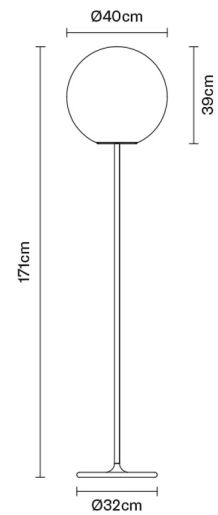

LUMI

F07C1101

A.Saggia & V.Sommella / D&G Studio

Description

Floor lamp with diffuser in satin-finish white blown glass. Supporting structure made of metal or polyester reinforced with glass fibre, painted white.

E27 1x30W
FBT

Energetic class D

Energetic class A

Not included accessories

Bulb

Weight

Net: 8.81 kg
Gross: 12.1 kg

Packaging

Volume: 0.271 m³
Number of boxes: 3

Specs

IP40

Dimensions

Material

Glass - Metal

Available diffuser colours

White

Wall/ceiling