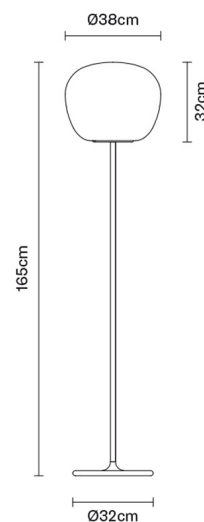

LUMI

F07C0101

A.Saggia & V.Sommella / D&G Studio

Description

Floor lamp with diffuser in satin-finish white blown glass. Supporting structure made of metal or polyester reinforced with glass fibre, painted white.

E27 1x30W
FBT

Energetic class D

Energetic class A

Not included accessories

Bulb

Weight

Net: 8.97 kg
Gross: 12.3 kg

Packaging

Volume: 0.26 m³
Number of boxes: 3

Specs

IP40

Dimensions

Material

Glass - Metal

Available diffuser colours

White

Wall/ceiling