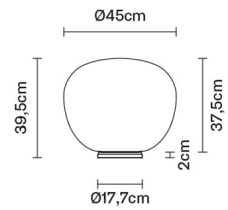

LUMI

**F07B1101**

A.Saggia & V.Sommella / D&G Studio

**Dimensions**

**Description**

Table lamp with diffuser in satin-finish white blown glass. Supporting structure made of metal or polyester reinforced with glass fibre, painted white.

Volume: 0.122 m<sup>3</sup>  
Number of boxes: 1

**Specs**

IP40

**Material**

Glass - Metal

**Available diffuser colours**

White

**Available structure colours**