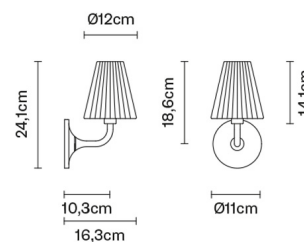

FLOW

D87D0101

Nicola Design

Description

Wall lamp with diffuser in crystal. Internally painted white. Polished chrome metal structure.

Dimensions

Voltage

220-240V

Socket

1xG9

Material

Crystal glass - Metal

Light source and alternative bulbs

cod. A11003C20

G9 1x48W
HSGS

Energetic class D

Table

Ceiling

Weight

Net: 1.38 kg
Gross: 1.64 kg

Packaging

Volume: 0.012 m³
Number of boxes: 1

Specs

EAC IP20