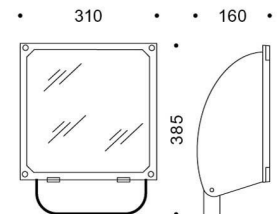

Description

Discharge lamp floodlight for indoor and outdoor lighting, comprising:

- Polyester powder coated die-cast aluminium housing
- Flat tempered glass diffuser
- Polished aluminium asymmetrical reflector
- Anti-ageing silicone gasket
- Fully integrated technopolymer trim hinged to the housing
- Waterproof cable gland M16x1.5 for cables Ø 5- Ø 10 mm
- Stainless steel external screws
- Powder coated steel bracket

PHOTOMETRIC DATA

TECHNICAL DRAWINGS

5STARS 1

14029094

Gliding support made of painted aluminium for the installation on 60 - 76 mm diam. posts . 1 luminaire 5STARS 1 / WIN+1.

14047194

Gliding support made of painted aluminium for the installation on 60- 76 mm diam. posts 2 opposed luminaires 5STARS 1 / WIN+1.