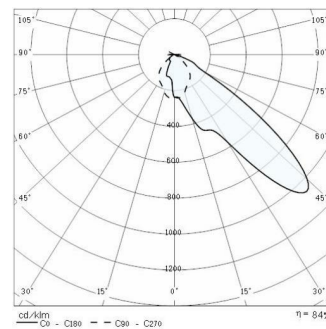

PHOTOMETRIC DATA