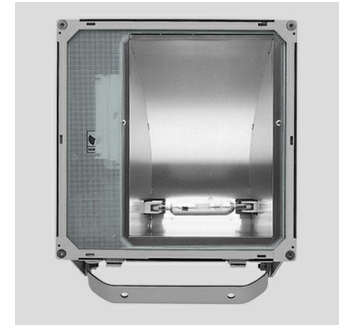

5STARS 1 A/M

Part number	05077294
Lampholder:	RX7s
Wattage:	1x70 W
Finish:	GR-94 / Metallic grey / Textured
Insulation class:	I
Degree of protection:	IP 66
IK-J-xxIP:	IK08 7J xx5
Power factor:	COSφ ≥ 0,9
Optic:	ASYMMETRIC MEDIUM REFLECTOR
Ta MIN luminaire:	-20°
Ta MAX luminaire:	40°

Description

Discharge lamp floodlight for indoor and outdoor lighting, comprising:

- Polyester powder coated die-cast aluminium housing
- Flat tempered glass diffuser
- Polished aluminium asymmetrical reflector
- Anti-ageing silicone gasket
- Fully integrated technopolymer trim hinged to the housing
- Waterproof cable gland M16x1.5 for cables Ø 5- Ø 10 mm
- Stainless steel external screws
- Powder coated steel bracket

PHOTOMETRIC DATA

TECHNICAL DRAWINGS

5STARS 1

14029094

Gliding support made of painted aluminium for the installation on 60 - 76 mm diam. posts . 1 luminaire 5STARS 1 / WIN+1.

14047194

Gliding support made of painted aluminium for the installation on 60- 76 mm diam. posts 2 opposed luminaires 5STARS 1 / WIN+1.