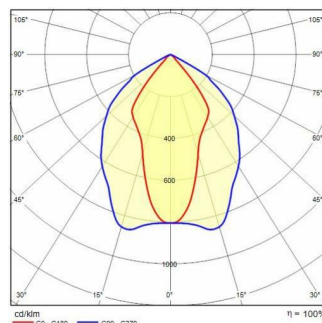

GUELL ZERO S/M

Part number	06149080
Lampholder:	LED
Light Source:	LED
Wattage:	15 W
Finish:	BK-RAL9005 / Black RAL9005 / Glossy
Insulation class:	I
Degree of protection:	IP 66
IK-J-xxIP:	IK06 1.2J xx3
CRI:	80
Kelvin:	4000
Power factor:	$\text{COS}\phi \geq 0,9$
Optic:	SYMMETRIC MEDIUM REFLECTOR
Lightsource lumen output:	1888 lm
Luminaire lumen output:	1484 lm
L:	L70
B:	B10
Lifetime:	150000 h
Ta MIN luminaire:	-15°
Ta MAX luminaire:	35°

PHOTOMETRIC DATA

TECHNICAL DRAWINGS

GUELL ZERO

14453380
500 mm arm completes with
connection base GUELL ZERO

14453480
1000 mm arm completes with
connection base GUELL ZERO