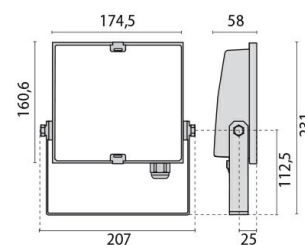

GUELL ZERO S/M

Part number	06149080
Lampholder:	LED
Light Source:	LED
Wattage:	15 W
Finish:	BK-RAL9005 / Black RAL9005 / Glossy
Insulation class:	I
Degree of protection:	IP 66
IK-J-xxIP:	IK06 1.2J xx3
CRI:	80
Kelvin:	4000
Power factor:	$\text{COS}\phi \geq 0,9$
Optic:	SYMMETRIC MEDIUM REFLECTOR
Lightsource lumen output:	1888 lm
Luminaire lumen output:	1484 lm
L:	L70
B:	B10
Lifetime:	150000 h
Ta MIN luminaire:	-15°
Ta MAX luminaire:	35°

PHOTOMETRIC DATA

TECHNICAL DRAWINGS

GUELL ZERO

14453380
500 mm arm completes with
connection base GUELL ZERO

14453480
1000 mm arm completes with
connection base GUELL ZERO