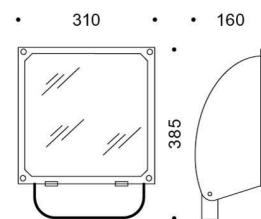

TECHNICAL DRAWINGS