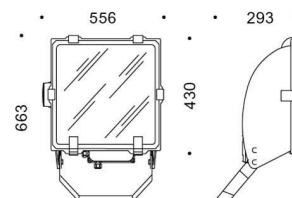

TECHNICAL DRAWINGS