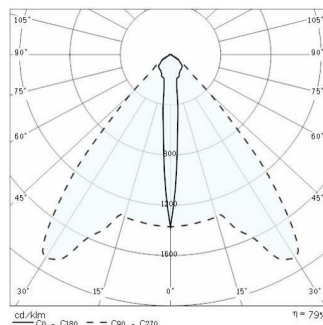

PHOTOMETRIC DATA