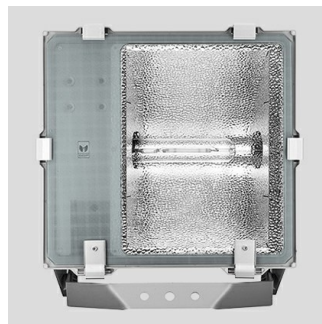

5STARS 2 S/M

Part number	05069994
Lampholder:	E40
Wattage:	1x400 W
Finish:	GR-94 / Metallic grey / Textured
Insulation class:	I
Degree of protection:	IP 66
IK-J-xxIP:	IK08 5J xx5
Power factor:	COSφ ≥ 0,9
Optic:	SYMMETRIC MEDIUM REFLECTOR
Ta MIN luminaire:	-25°
Ta MAX luminaire:	25°

Description

- Discharge lamp floodlight for indoor and outdoor lighting, comprising:
- Polyester powder coated die-cast aluminium housing
 - Flat tempered glass diffuser
 - Polished aluminium symmetrical reflector
 - Gaskets made of silicone foam directly applied on glass without joints
 - Cable gland M20x1.5 for cables Ø 10- Ø 14 mm
 - Stainless steel external screws
 - Fully integrated stainless steel aluminium spring clips
 - Powder coated steel bracket
 - Shaped steel gear tray also designed as heat sink
 - Graduated goniometer for aiming purposes

PHOTOMETRIC DATA

TECHNICAL DRAWINGS

5STARS 2

14026520
5STARS 2 frosted glass, optional replacement for standard clear glass.

14012320
External anti-glare louvre painted aluminium grey.

14012420
External cowl painted aluminium grey.

14012520
Steel galvanised wire guard (18 Joule).

14044620
5STARS 2 strengthening bracket. Designed for single point fixing M12-M14 screw in centre of the bracket.

14012620
Single 5STARS 2 pole top fitting and outreach arm for Ø60-76mm poles.