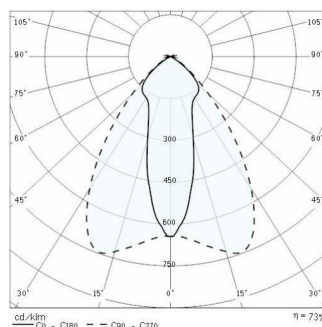

5STARS 2 S/M

Part number	05069994
Lampholder:	E40
Wattage:	1x400 W
Finish:	GR-94 / Metallic grey / Textured
Insulation class:	I
Degree of protection:	IP 66
IK-J-xxIP:	IK08 5J xx5
Power factor:	COSφ ≥ 0,9
Optic:	SYMMETRIC MEDIUM REFLECTOR
Ta MIN luminaire:	-25°
Ta MAX luminaire:	25°

PHOTOMETRIC DATA

TECHNICAL DRAWINGS

5STARS 2

14026520
5STARS 2 frosted glass, optional replacement for standard clear glass.

14012320
External anti-glare louvre painted aluminium grey.

14012420
External cowl painted aluminium grey.

14012720
Twin 5STARS 2 pole top fitting and outreach arm for Ø60-76mm poles.

14011594
1000mm extension arm in heavy gauge steel painted aluminium grey.