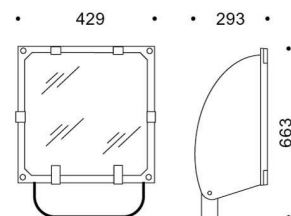

5STARS 2 S/M

Part number	05069994
Lampholder:	E40
Wattage:	1x400 W
Finish:	GR-94 / Metallic grey / Textured
Insulation class:	I
Degree of protection:	IP 66
IK-J-xxIP:	IK08 5J xx5
Power factor:	COSφ ≥ 0,9
Optic:	SYMMETRIC MEDIUM REFLECTOR
Ta MIN luminaire:	-25°
Ta MAX luminaire:	25°

Description

- Discharge lamp floodlight for indoor and outdoor lighting, comprising:
- Polyester powder coated die-cast aluminium housing
 - Flat tempered glass diffuser
 - Polished aluminium symmetrical reflector
 - Gaskets made of silicone foam directly applied on glass without joints
 - Cable gland M20x1.5 for cables Ø 10- Ø 14 mm
 - Stainless steel external screws
 - Fully integrated stainless steel aluminium spring clips
 - Powder coated steel bracket
 - Shaped steel gear tray also designed as heat sink
 - Graduated goniometer for aiming purposes

PHOTOMETRIC DATA

TECHNICAL DRAWINGS

5STARS 2

14026520
5STARS 2 frosted glass, optional replacement for standard clear glass.

14012320
External anti-glare louvre painted aluminium grey.

14012420
External cowl painted aluminium grey.

14012720
Twin 5STARS 2 pole top fitting and outreach arm for Ø60-76mm poles.

14011594
1000mm extension arm in heavy gauge steel painted aluminium grey.