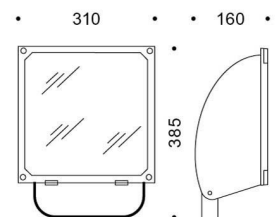

5STARS 1 WR

Part number	05102294
Lampholder:	GX24q-5
Light Source:	FLUORESCENT LAMPS
Wattage:	1x57 W
Finish:	GR-94 / Metallic grey / Textured
Insulation class:	I
Degree of protection:	IP 66
IK-J-xxIP:	IK08 7J xx5
Power factor:	$\text{COS}\phi \geq 0,9$
EEL:	A2
Optic:	ROAD REFLECTOR
Ta MIN luminaire:	-20°
Ta MAX luminaire:	40°

Description

Discharge lamp floodlight for indoor and outdoor lighting, comprising:

- Polyester powder coated die-cast aluminium housing
- Flat tempered glass diffuser
- Extra pure (99.85%) polished aluminium reflector
- Anti-ageing silicone gasket
- Fully integrated technopolymer trim hinged to the housing
- Waterproof cable gland M16x1.5 for cables $\emptyset 5$ - $\emptyset 10$ mm
- Stainless steel external screws
- Powder coated steel bracket

PHOTOMETRIC DATA

TECHNICAL DRAWINGS

5STARS 1

14029094

Gliding support made of painted aluminium for the installation on 60 - 76 mm diam. posts . 1 luminaire 5STARS 1 / WIN+1.

14047194

Gliding support made of painted aluminium for the installation on 60- 76 mm diam. posts 2 opposed luminaires 5STARS 1 / WIN+1.