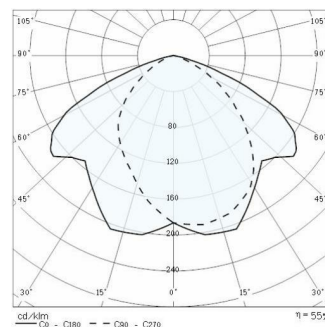

PHOTOMETRIC DATA