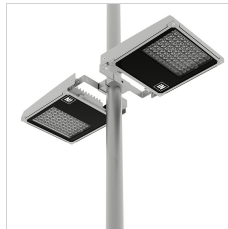

5STARS 1 WR

Part number	05102294
Lampholder:	GX24q-5
Light Source:	FLUORESCENT LAMPS
Wattage:	1x57 W
Finish:	GR-94 / Metallic grey / Textured
Insulation class:	I
Degree of protection:	IP 66
IK-J-xxIP:	IK08 7J xx5
Power factor:	$\text{COS}\phi \geq 0,9$
EEL:	A2
Optic:	ROAD REFLECTOR
Ta MIN luminaire:	-20°
Ta MAX luminaire:	40°

Description

Discharge lamp floodlight for indoor and outdoor lighting, comprising:

- Polyester powder coated die-cast aluminium housing
- Flat tempered glass diffuser
- Extra pure (99.85%) polished aluminium reflector
- Anti-ageing silicone gasket
- Fully integrated technopolymer trim hinged to the housing
- Waterproof cable gland M16x1.5 for cables $\emptyset 5$ - $\emptyset 10$ mm
- Stainless steel external screws
- Powder coated steel bracket

PHOTOMETRIC DATA

TECHNICAL DRAWINGS

5STARS 1

14029094

Gliding support made of painted aluminium for the installation on 60 - 76 mm diam. posts . 1 luminaire 5STARS 1 / WIN+1.

14047194

Gliding support made of painted aluminium for the installation on 60- 76 mm diam. posts 2 opposed luminaires 5STARS 1 / WIN+1.