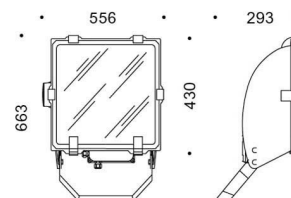

TECHNICAL DRAWINGS