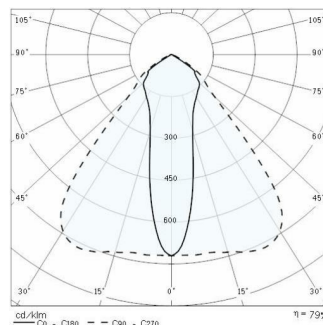

PHOTOMETRIC DATA